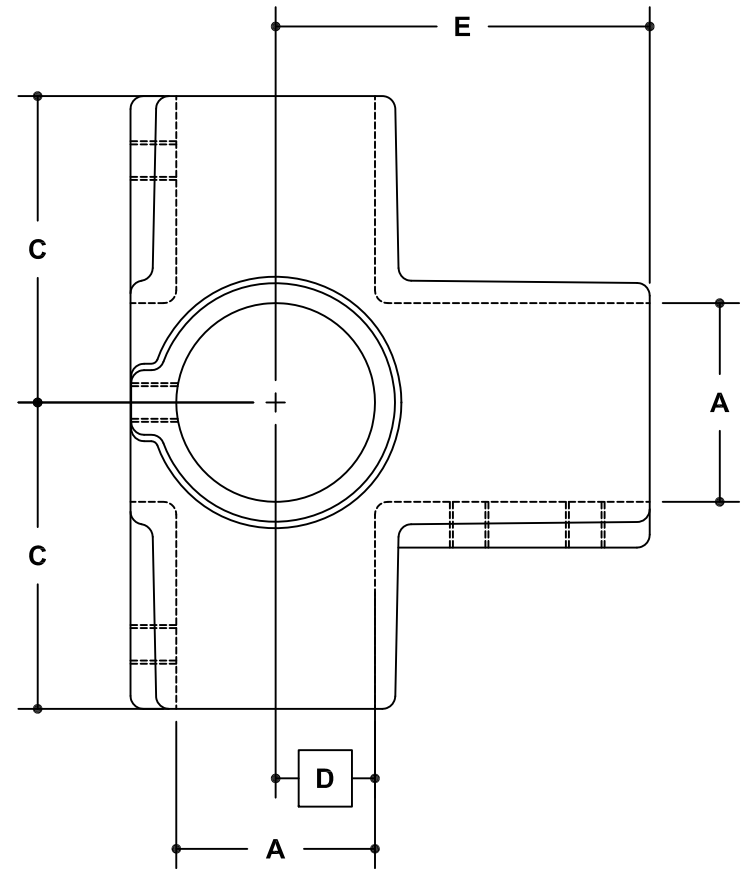

NOTE: DIMENSIONS LOCATED IN BOXES ARE COMMON  
SETBACK DIMENSIONS FOR EACH FITTING

## #106 Rackmaster Double Side Outlet Cross

SCALE: HALF

ENGLISH UNITS (Inches)							
PIPE SIZE	A	B	C	D	E	F	G
2"	2.40	6.91	3.45	1.25	3.91		
1½"	1.93	5.94	2.97	1.00	3.63		
1¼"	1.68	5.19	2.59	0.88	3.00		
1"	1.34	4.35	2.17	0.69	2.84		
¾"	1.07	3.56	1.78	0.56	2.34		

METRIC UNITS (mm)							
PIPE SIZE	A	B	C	D	E	F	G
2"	61	176	88	32	99		
1½"	49	151	75	25	92		
1¼"	43	132	66	22	76		
1"	34	110	55	18	72		
¾"	27	90	45	14	59		