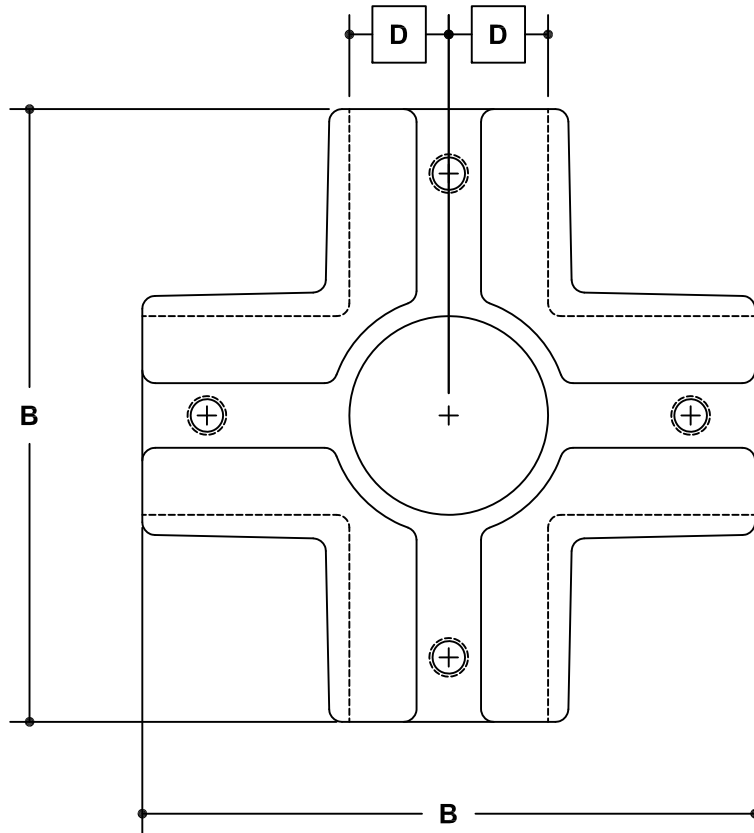

NOTE: DIMENSIONS LOCATED IN BOXES ARE COMMON  
SETBACK DIMENSIONS FOR EACH FITTING

## #106 Rackmaster Double Side Outlet Cross

SCALE: HALF

ENGLISH UNITS (Inches)							
PIPE SIZE	A	B	C	D	E	F	G
2"	2.40	6.91	3.45	1.25	3.91		
1½"	1.93	5.94	2.97	1.00	3.63		
1¼"	1.68	5.19	2.59	0.88	3.00		
1"	1.34	4.35	2.17	0.69	2.84		
¾"	1.07	3.56	1.78	0.56	2.34		

METRIC UNITS (mm)							
PIPE SIZE	A	B	C	D	E	F	G
2"	61	176	88	32	99		
1½"	49	151	75	25	92		
1¼"	43	132	66	22	76		
1"	34	110	55	18	72		
¾"	27	90	45	14	59		